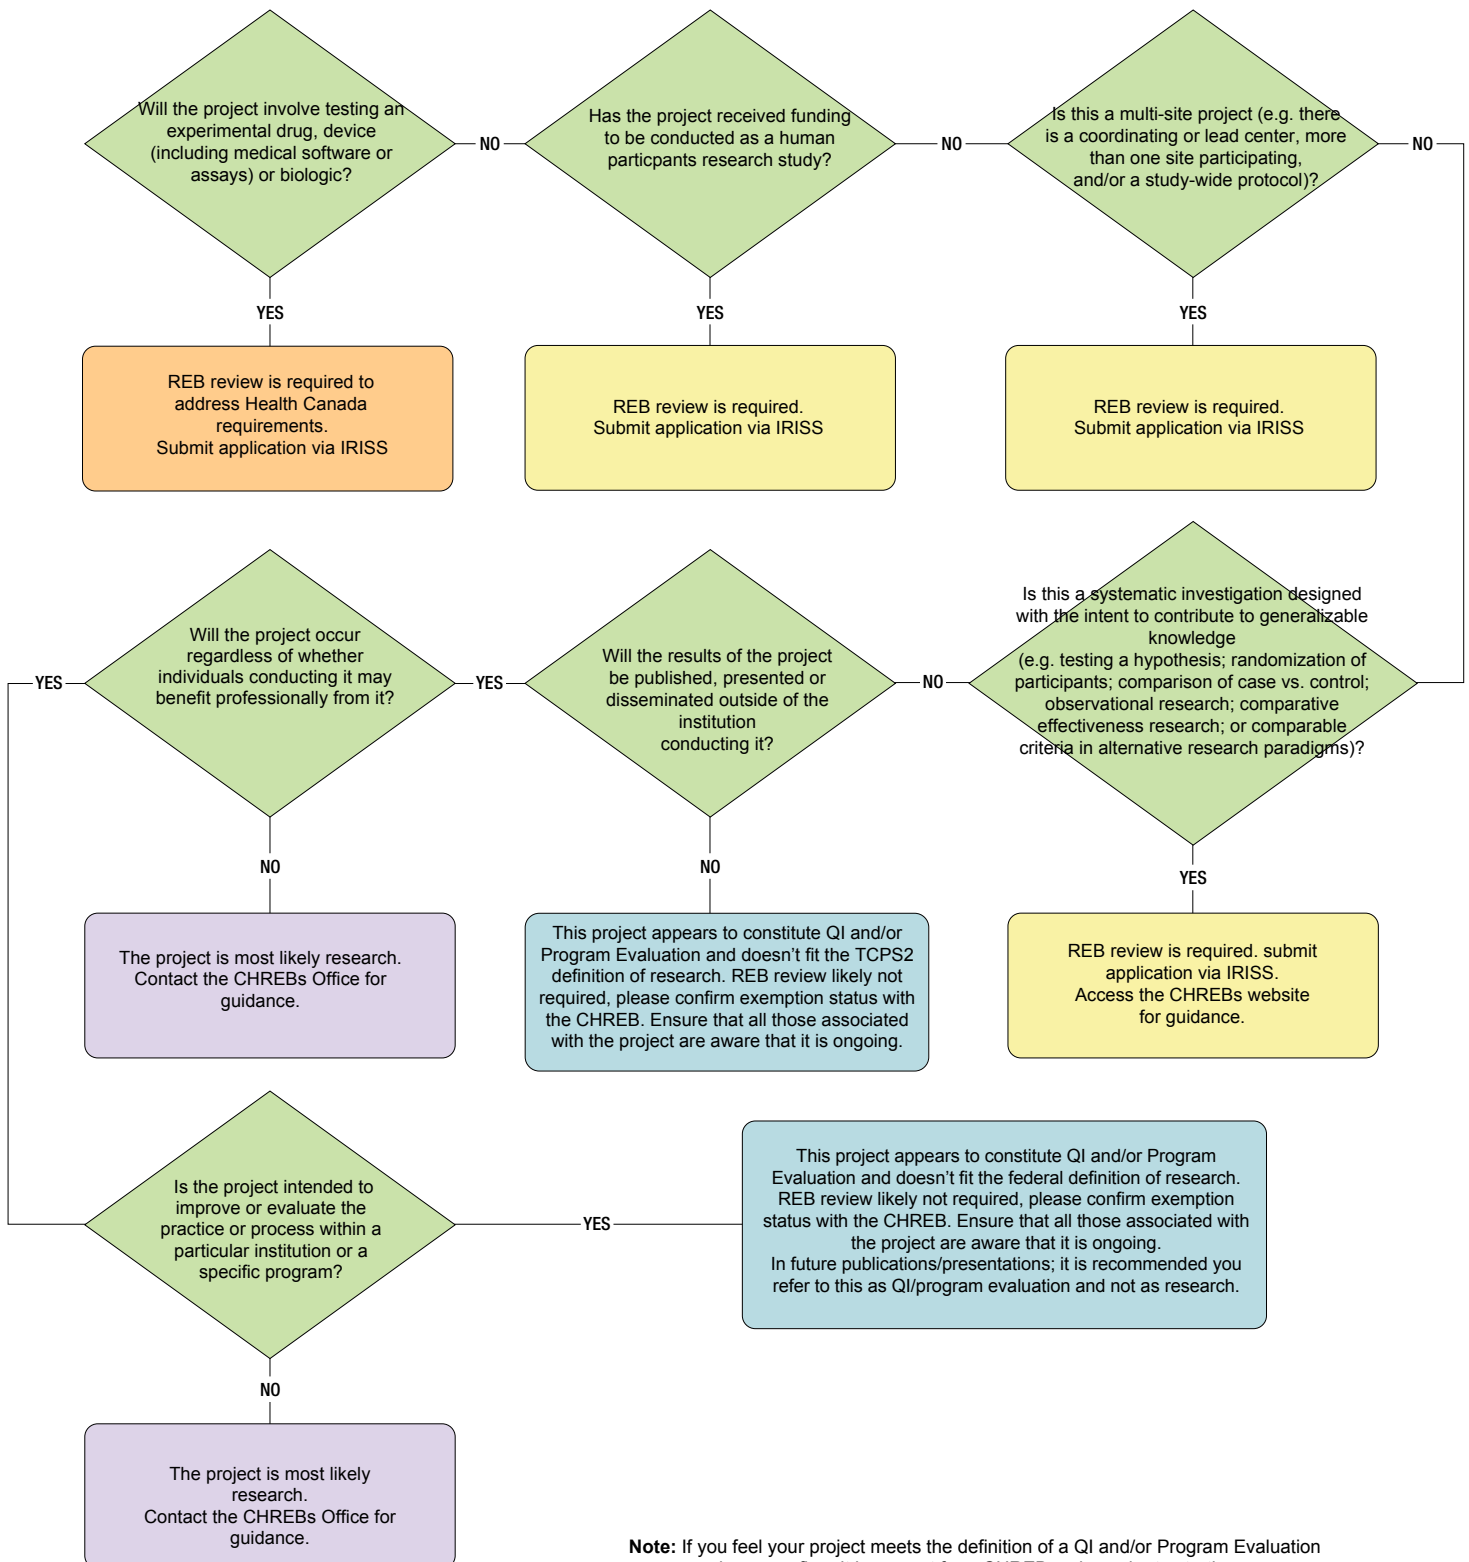

# A Project Categorization Decision Tree (QA/QI/PE vs. Research)

**Note:** If you feel your project meets the definition of a QI and/or Program Evaluation program, please confirm it is exempt from CHREB review prior to starting your project. **CHREB approval cannot be granted retrospectively.**